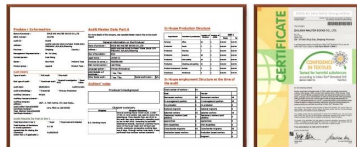

Baby Socks Description:

Product Show:

If you want to get more information about Jixingfeng socks manufacturer, you can click [toddler anti slip skid socks manufacturers in china](#).

Function and Features:

Our Advantage:

1) Excellent quality with competitive price, because of the direct factory sales.
2) The material is health for your skin and safe for the environment.
3) Little quantity of cotton baby socks is accepted.
4) Good service-prompt delivery time, strict production inspection to be sure you could get high quality goods.
5) Provide OEM and ODM service.
6) Be available in different styles, we also can develop new styles according to client's requirement.

Our Team

Welcome to Contact us:

Contact Information

TEL: 86-0757-85657751
FAX: 86-0757-85623331
MP: 86-13326795658
E-MAIL: jixingfeng@jxfactory.com
ADDRESS: Dabu Management Area, Lishui Town, Nanhai District, Foshan City, Guangdong
Your satisfaction is our ultimate goal.