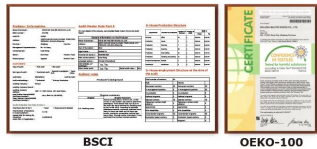

吉行风 JIXING FENG Our Team

Welcome to Contact us:

吉行风 JIXING FENG Contact Information

TEL: 86-0757-85657751
FAX: 86-0757-85623331
MP: 86-13326795658
E-MAIL: jixingfeng@jxfactory.com
ADDRESS: Dabu Management Area, Lishui Town,
Nanhai District, Foshan City, Guangdong
Your satisfaction is our ultimate goal!