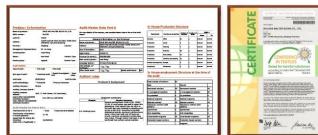

吉行风 JIXINGFENG Our Team

Welcome to contact us:

吉行风 JIXINGFENG Contact Information

TEL: 86-0757-85657751
FAX: 86-0757-85623331
MP: 86-13326795658
E-MAIL: jixingfeng@jxfactory.com
ADDRESS: Dabu Management Area, Lishui Town,
Nanhai District, Foshan City, GuangDong
Your satisfaction is our ultimate goal.