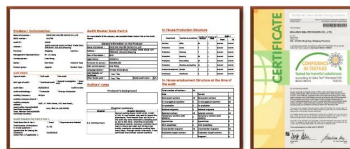

吉行风 JIXINGFENG Our Team