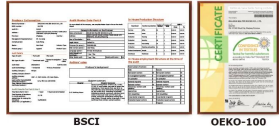

吉行风 Our Team

吉行风 Contact Information

TEL: 86-0757-85657731
FAX: 86-0757-85653331
MP: 86-13326795658
E-MAIL: jixingfeng@jxfactory.com
ADDRESS: Dabo Management Area, Lishui Town,
Nanhai District, Foshan City, Guangdong
Your satisfaction is our ultimate goal.