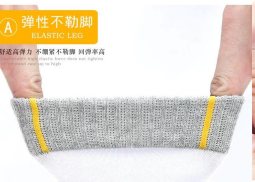

1) 100% COTTON
2) 80% COTTON 15% POLYESTER 5% ELASTIC
3) 100% COTTON
4) 100% COTTON
5) OEM ODM
6) 100% COTTON