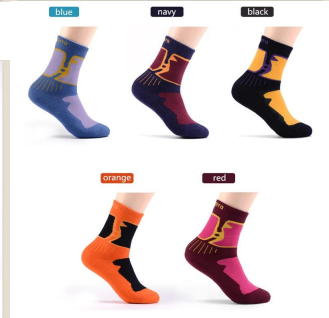

FEATURES:

Material	80% COTTON 17% POLYESTER 3% ELASTIC
Weight	200g
Color	As the picture
Size	22-24cm
Season	Autumn
Style	Casual
Origin	China
MOQ	10000
Lead Time	15-20 days

DESIGN:

DESIGN

Jixingfeng **fashional**