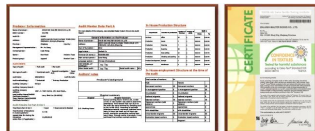

吉行风 JIXING FENG Our Team

Welcome to Contact us:

吉行风 JIXING FENG Contact Information

TEL: 86-0757-85657751
FAX: 86-0757-85623331
MP: 86-13326795658
E-MAIL: jixingfeng@jxfactory.com
ADDRESS: Dabu Management Area, Lishui Town,
Nanhai District, Foshan City, Guangdong
Your satisfaction is our ultimate goal