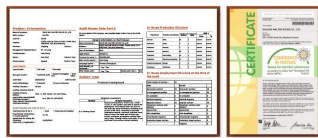

吉行风 JIXING FENG Our Team

Welcome to Contact us:

吉行风 JIXING FENG Contact Information

TEL: 86-0757-85657751
FAX: 86-0757-85623331
MP: 86-13326795658
E-MAIL: jixingfeng@jxfactory.com
ADDRESS: Dabu Management Area, Lishui Town,
Nanhai District, Foshan City, Guangdong
Your satisfaction is our ultimate goal.