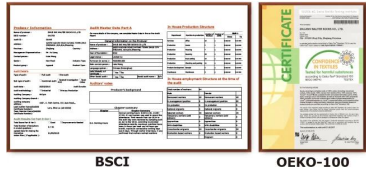

1. 80% 150000 5000
 2. 10000 D
 3. EXW/FOB

1. 80% 150000 5000
 2. 10000 D
 3. EXW/FOB

1. 80% 150000 5000	2. 10000 D
3. EXW/FOB	

1. 80% 150000 5000
2. 10000 D
3. EXW/FOB

吉行风 JIXINGFENG Our Team

吉行风 JIXINGFENG Contact Information