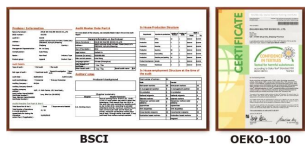

吉行风 JIXINGFENG Our Team

吉行风 JIXINGFENG Contact Information

TEL: 86-0757-85657751
FAX: 86-0757-85623331
MP: 86-13326795658
E-MAIL: jixingfeng@jxfactory.com
ADDRESS: Dabu Management Area, Liubai Town,
Nanhai District, Foshan City, GuangDong
Your satisfaction is our ultimate goal!