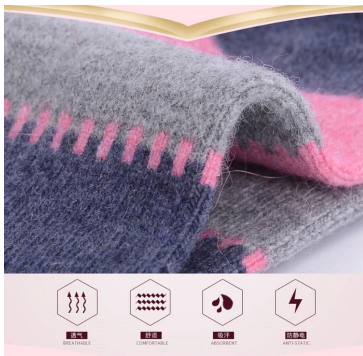

XXXXXXXXXXXXXXXXXXXX, XXXXX XXXXXXXXXXXXX

ITEM:

ITEM:	JIXINGFENG	ID:	XXXXXXXX
ITEM:	DEMOOM XXXX	ID:	72% 18% 10% 10%
ID:	XX	ID:	XXXXXXXX
ITEM:	XXXXXXXXXX	ID:	18-20 (M)
ITEM:	2003	ID:	58-60 (M)
ITEM:	XXXXXXXXXX	ID:	XX (M)
ID:	XXXXXXXX	ID:	180 (M) 190 (M) 200 (M)
ID:	XXXXXXXX	MOQ:	1000 (M)
ID:	XXXXXXXX	Logo:	XXXXXXXXXXXX

Our Team

ITEM:

XXXXXXXXXXXXXXXXXXXX XXXX XXXXXXXXXXXXXXX

Contact Information

E-MAIL:jixingfeng@jxfactory.com

ADDRESS:Dabu Management Area,Lishui Town,
Nanhai District,Foshan City,Guangdong

Your satisfaction is our ultimate goal.