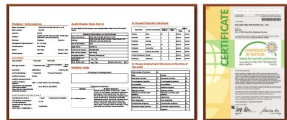

Our Team

Contact Information

TEL: 86-0757-85657751
FAX: 86-0757-85623321
MP: 86-13326795658
E-MAIL: jixingfeng@jxfactory.com
ADDRESS: Dahu Management Area, Lishui Town
Nanhai District, Foshan City, Guangdong
Your satisfaction is our ultimate goal