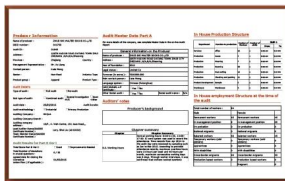

Baby Socks Description:

Product Show:

If you want to get more information about [Jixingfeng socks manufacturer](#), you can click [Winter Baby Socks Wholesales China](#).

Function and Features:

Brand Name:	JIXINGFENG	Style:	cute design baby socks china
Supply Type:	OEM / ODM, customized manufacture	Material:	81% cotton 14% polyester 5% spandex
Technics:	Knitted	Age Group:	0-12 month
Place of Origin:	Guangdong, China (Mainland)	Size:	10 cm
Year Established:	2003	Weight:	20-25 g / pair
Main Markets:	Europe, North America, Oceania, Asia	Season:	Spring, Summer, Autumn
Quality:	Best Quality	Colour:	pink, red
Feature:	Breathable, Eco-Friendly, Comfortable	MOQ:	1000 pairs / color
Sample:	We can do samples for you	Logo:	We can put your logo on socks

Our Advantage:

1) Excellent quality with competitive price, because of the direct factory sales.
2) The material is health for your skin and safe for the environment.
3) Little quantity of cotton baby socks is accepted.
4) Good service: prompt delivery time, strict production inspection to be sure you could get high quality goods.
5) Provide OEM and ODM service.
6) Be available in different styles, we also can develop new styles according to client's requirement.

Our Team

BSCI