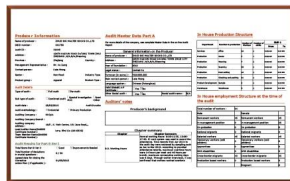

Baby Socks Description:

Product Show:

If you want to get more information about Jixingfeng socks manufacturer, you can click [Winter Baby Socks Wholesales China](#).

Function and Features:

Brand Name:	JIXINGFENG	Style:	cute design baby socks china
Supply Type:	OEM / ODM, customized manufacture	Material:	81% cotton 14% polyester 5% spandex
Technics:	Knitwear	Age Group:	0-12 month
Place of Origin:	Guangdong, China (Mainland)	Size:	10 cm
Year Established:	2003	Weight:	20-25 g / pair
Main Markets:	Europe, North America, Oceania, Asia	Season:	Spring, Summer, Autumn
Quality:	Best Quality	Colour:	pink, red
Feature:	Breathable, Eco-Friendly, Comfortable	MOQ:	1000 pairs / color
Sample:	We can do samples for you	Logo:	We can put your logo on socks

Our Advantage:

1) Excellent quality with competitive price, because of the direct factory sales.
2) The material is health for your skin and safe for the environment.
3) Little quantity of cotton baby socks is accepted.
4) Good service: prompt delivery time, strict production inspection to be sure you could get high quality goods.
5) Provide OEM and ODM service.
6) Be available in different styles, we also can develop new styles according to client's requirement.

Our Team

BSCI